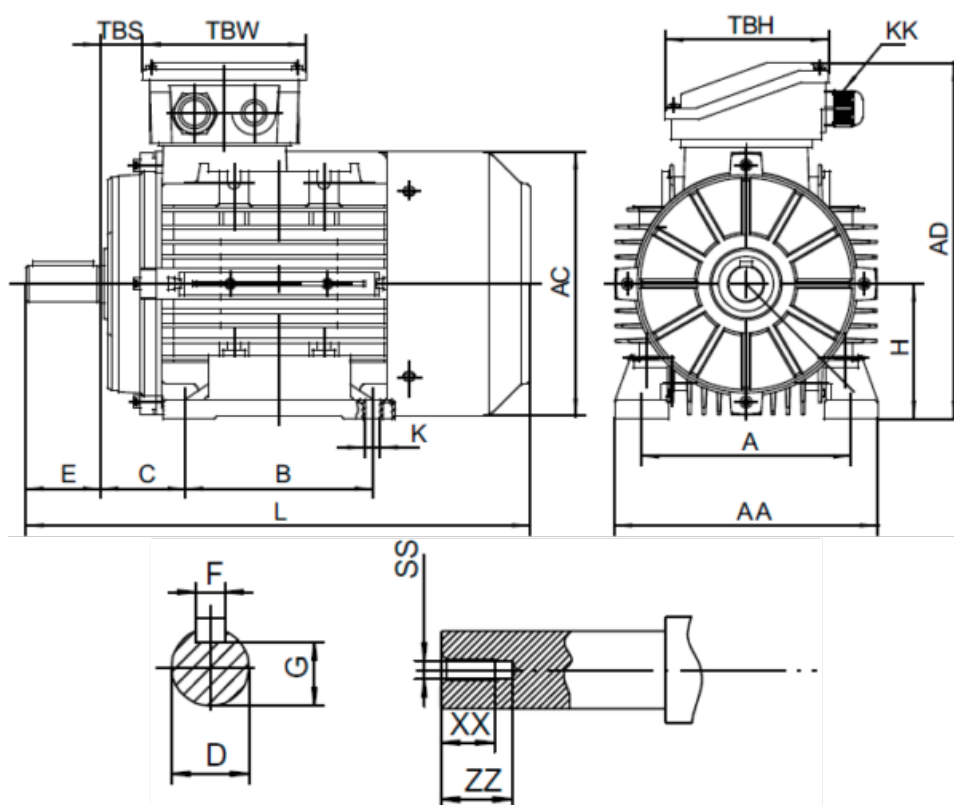

Data Sheet

Article number: 25180007521240

Description: Kleedrive T3A 801-2 0.75kw 2800 rpm UL/CSA
3x230/400V 50 HZ IP55 B3 Eff=80,7%

Measures

A = 125	F = 6	TBW = 109
AA = 160	G = 15.5	XX = 16
AC = Ø157	H = 80	ZZ = 21
AD = 214	KK = -	
B = 100	L = 277	
C = 50	SS = M6	
D = Ø19	TBH = 109	
E = 40	TBS = 26.5	